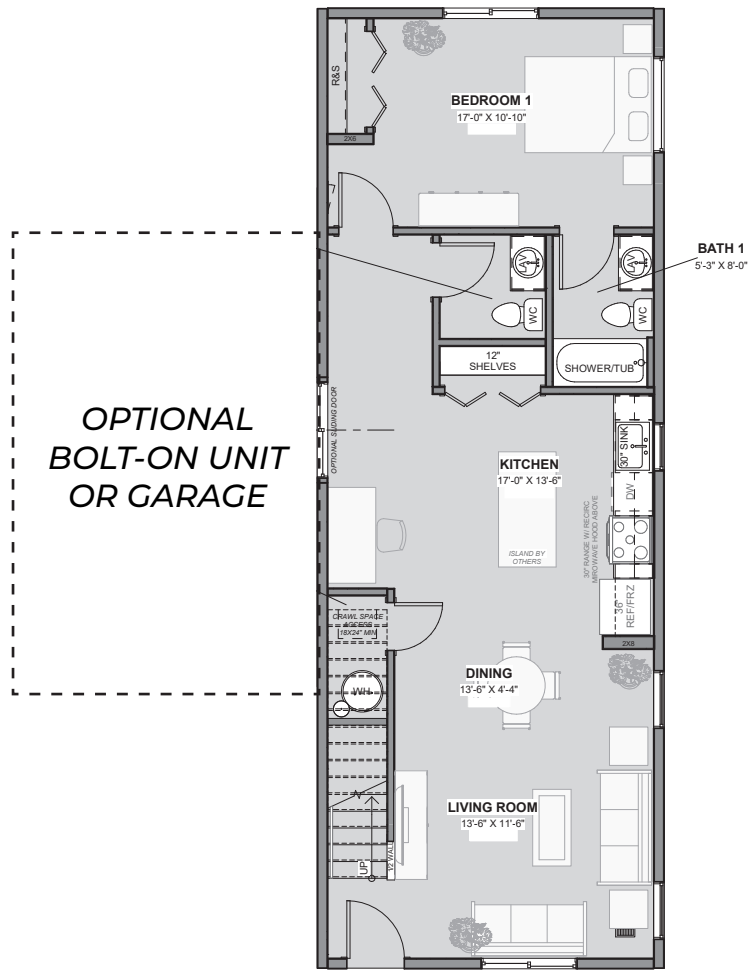

Level 2

Level 1

TORREYS (16')

**3 Bedroom
2.5 Bathroom**

16' Unit - 1600 sq. ft.

Level 2

Level 1

TORREYS (18')

**3 Bedroom
2.5 Bathroom**

18' Unit - 1800 sq. ft.