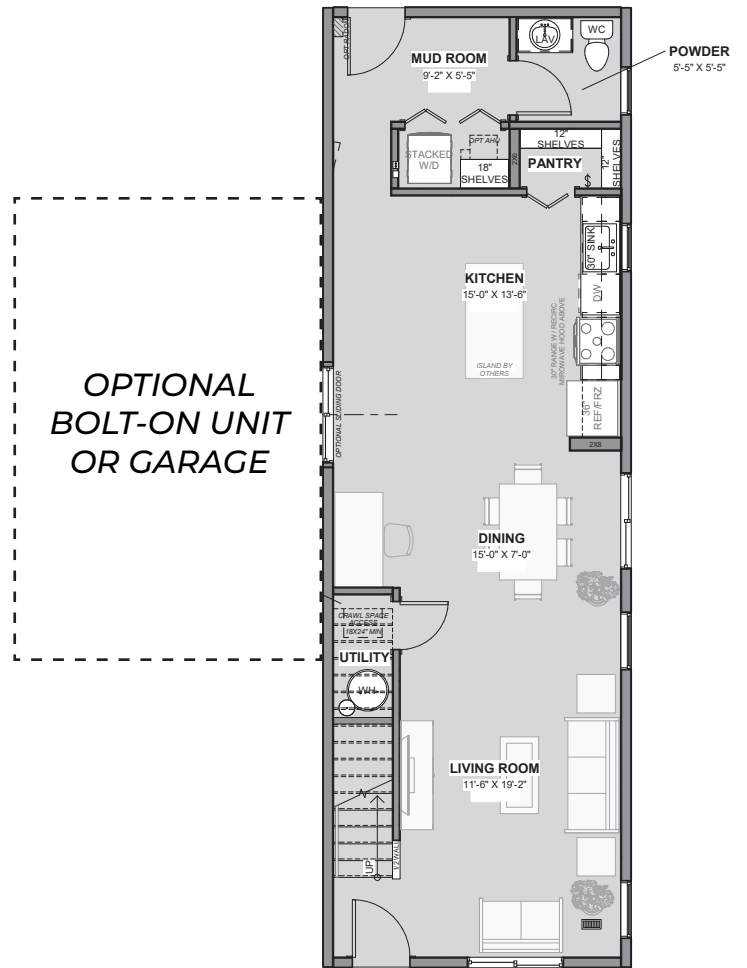

Level 2

Level 1

TORREYS (16')

**3 Bedroom
2.5 Bathroom**

16' Unit - 1600 sq. ft.

Level 2

Level 1

TORREYS (18')

**3 Bedroom
2.5 Bathroom**

18' Unit - 1800 sq. ft.