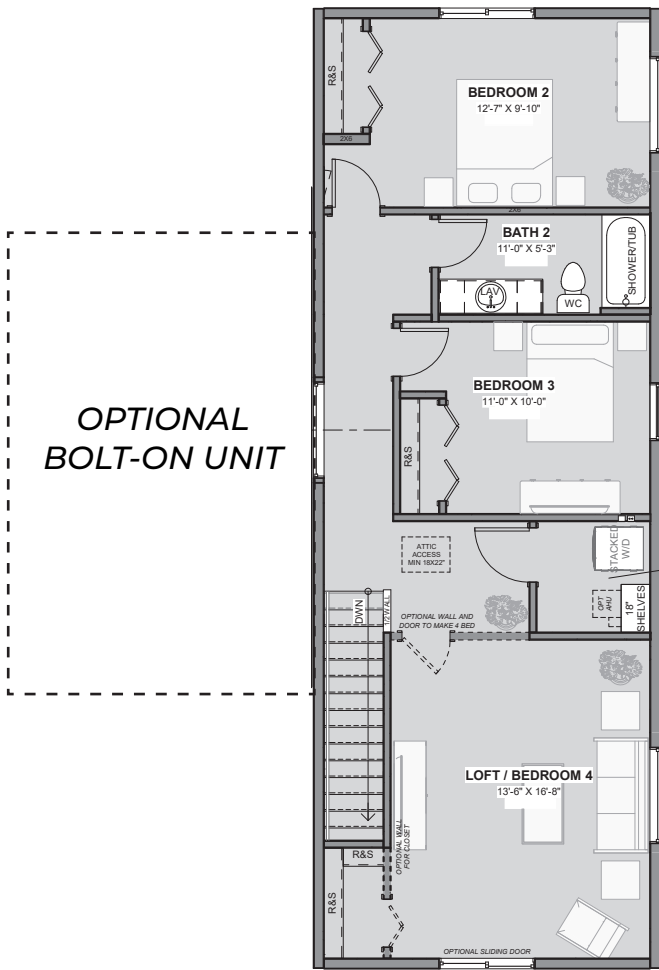

Level 2

Level 1

TORREYS (16')

**3 Bedroom
2.5 Bathroom**

16' Unit - 1600 sq. ft.

Level 2

Level 1

TORREYS (18')

**3 Bedroom
2.5 Bathroom**

18' Unit - 1800 sq. ft.