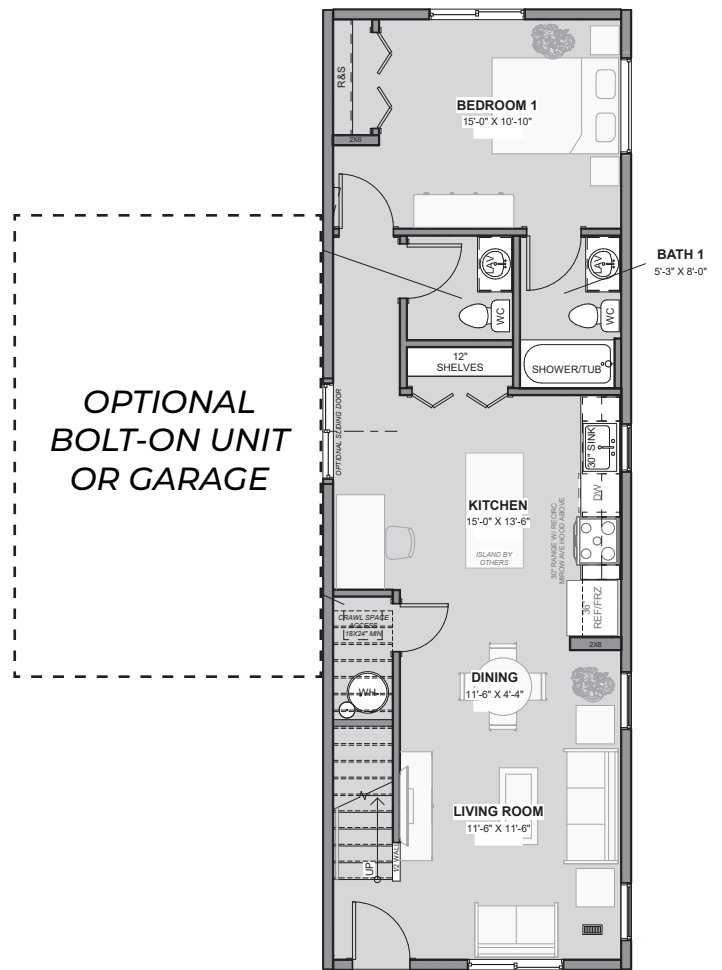

Level 2

Level 1

GRAYS (16')

3 Bedroom
2.5 Bathroom

16' Unit - 1600 sq. ft

Level 2

Level 1

GRAYS (18')

**3 Bedroom
2.5 Bathroom**

18' Unit - 1800 sq. ft.