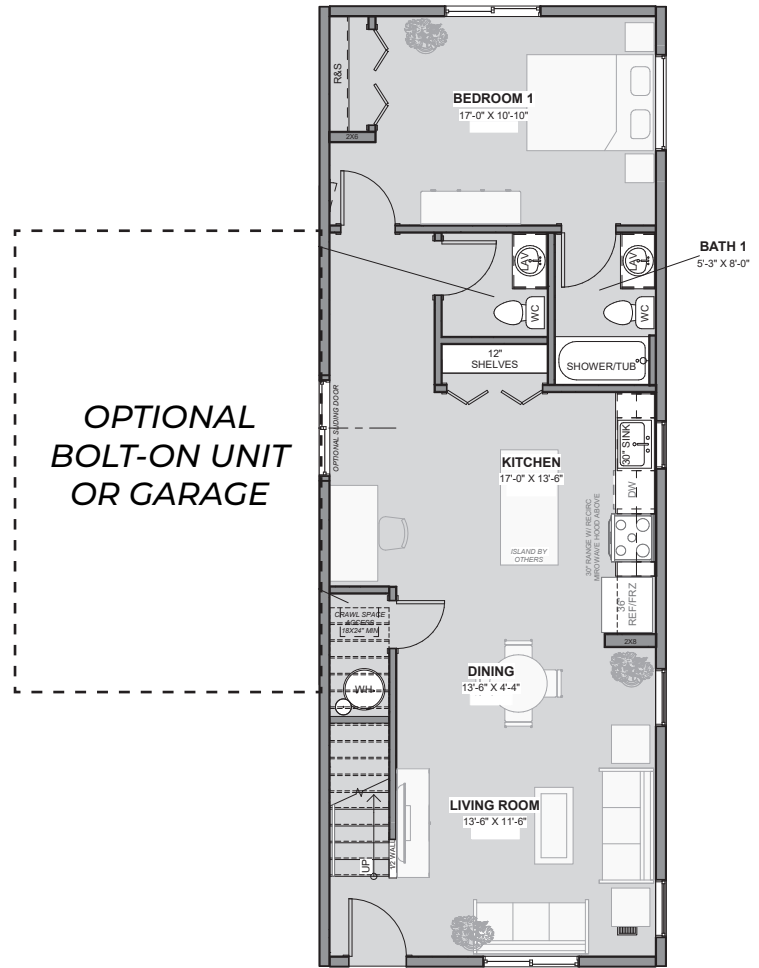

Level 2

Level 1

GRAYS (16')

3 Bedroom
2.5 Bathroom

16' Unit - 1600 sq. ft

Level 2

Level 1

GRAYS (18')

**3 Bedroom
2.5 Bathroom**

18' Unit - 1800 sq. ft.