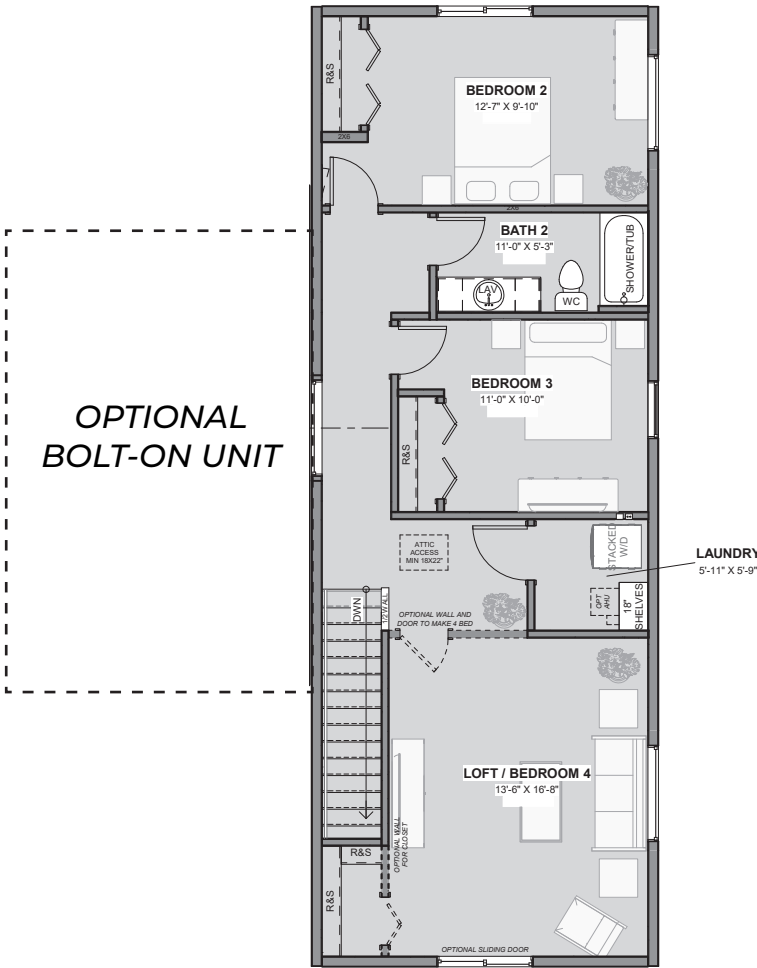

Level 2

Level 1

GRAYS (16')

3 Bedroom
2.5 Bathroom

16' Unit - 1600 sq. ft

Level 2

Level 1

GRAYS (18')

**3 Bedroom
2.5 Bathroom**

18' Unit - 1800 sq. ft.