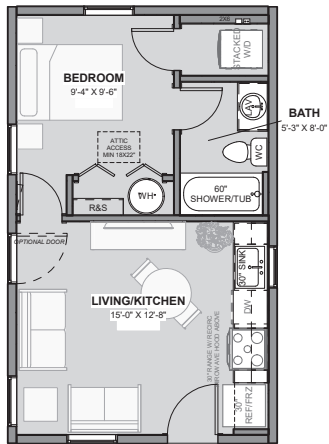

18' UNIT

16' UNIT

ADU

1 Bedroom
1 Bathroom

16' Unit - 416 sq. ft.
18' Unit - 478 sq. ft.